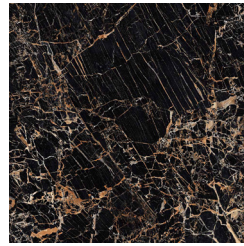

PORCELAIN TILE

TECHNICAL DATA

Thickness	6 mm & 9 mm
Finish	Matte & Polished
Frost Resistant	Yes
Breaking Strength	≥ 1300 N
Water Absorption	≤ 0.5%

LEAD TIME
In Stock/Quick Ship

SIZES

1"x24" Fascia

Wayne Tile
Company

COLORS

Black & Gold

Calacatta Bright

Calacatta Green

Panda White

Rosa Venezia

Statuario White

Black & Gold Fascia

Black & Gold Angolo

Calacatta Bright Fascia

Calacatta Bright Angolo

Calacatta Green Fascia

Calacatta Green Angolo

Panda White Fascia

Panda White Angolo

Rosa Venezia Fascia